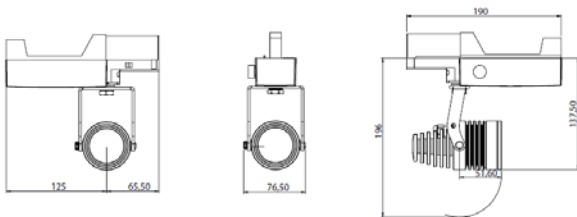

Technical characteristics

Light source	LED	
Power consumption	2.5 W	9.8W
Opening Angle	5°	15° - 22° - 34°
Color Temperature	3000K - 4000K	
Led luminous Flux 2.5W	180lm - 210 lm**	
CRI	95 - 95	
Led luminous Flux 9.8W	590 lm - 840 lm**	
CRI	91 - 81	
Maintaining Flux at 70% (L70)	50 000 hours at 25°C	
Dimming / Control	Dimmer	
Cooling	Passive	
Materials used	Body : Aluminium Cover : polycarbonate	
Finish	Anodized aluminium : Black /White	
Weight	0.800 kg	

** International standards set the tolerance of the initial flux and the load associated with it at +/-10%.
The color temperature is subject to a tolerance of up to +/- 150 Kelvin compared to the nominal value. Unless otherwise indicated, values are applicable for an ambient temperature of 25 °.

Dimensions en mm