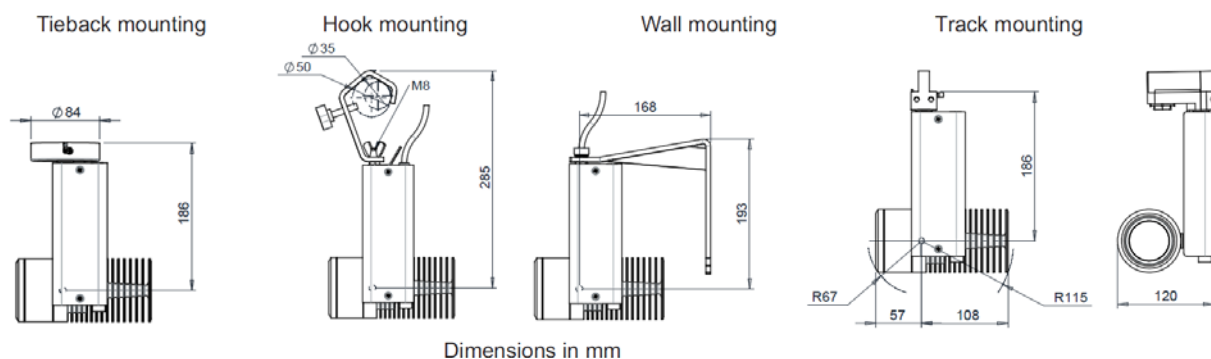

** International standards set the tolerance of the initial flux and the load associated with it at +/-10%. The color temperature is subject to a tolerance of up to +/- 150 Kelvin compared to the nominal value. Unless otherwise indicated, values are applicable for an ambient temperature of 25 °.