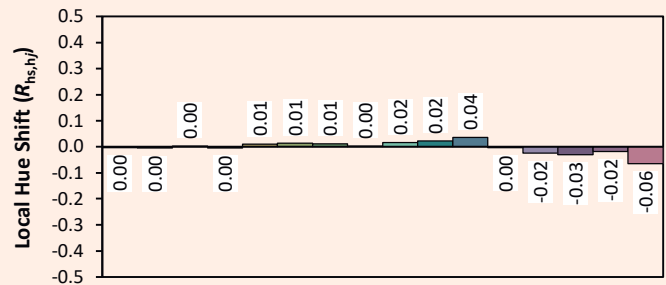

VERSION 26A

LEXYS ZOOM

Colorimétrie

Source: COB 3000K

Manufacturer: SPX LIGHTING

Date: 22/07/2022

Model: LEXYS ZOOM 3000K

Notes: