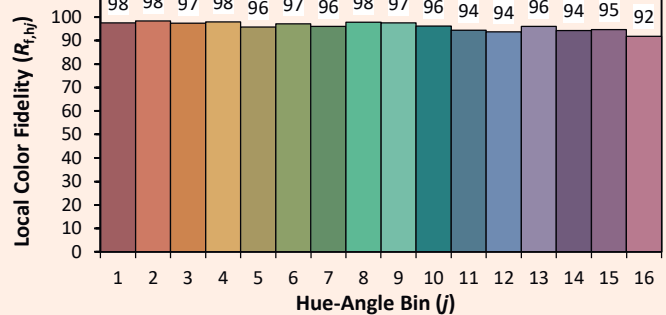

VERSION 26A

LEXYS ZOOM

Colorimétrie

Source: COB 3000K

Manufacturer: SPX LIGHTING

Date: 22/07/2022

Model: LEXYS ZOOM 3000K

Notes: