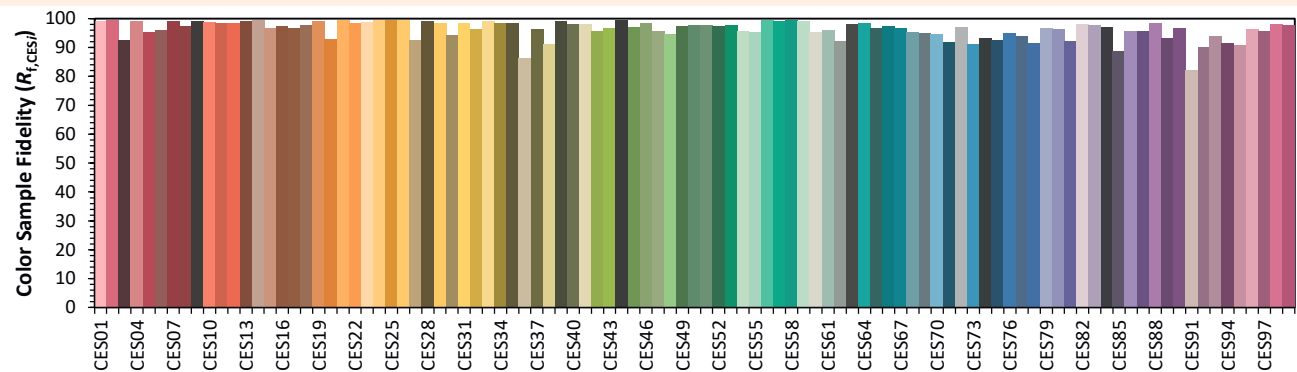

VERSION 26A

LEXYS ZOOM

Colorimétrie

Source: COB 3000K

Manufacturer: SPX LIGHTING

Date: 22/07/2022

Model: LEXYS ZOOM 3000K

Notes: