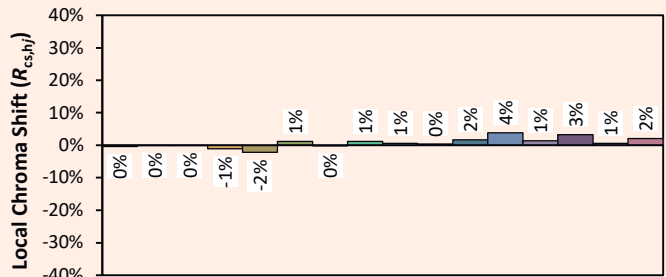

VERSION 26A

LEXYS ZOOM

Colorimétrie

Source: COB 3000K

Manufacturer: SPX LIGHTING

Date: 22/07/2022

Model: LEXYS ZOOM 3000K

Notes: