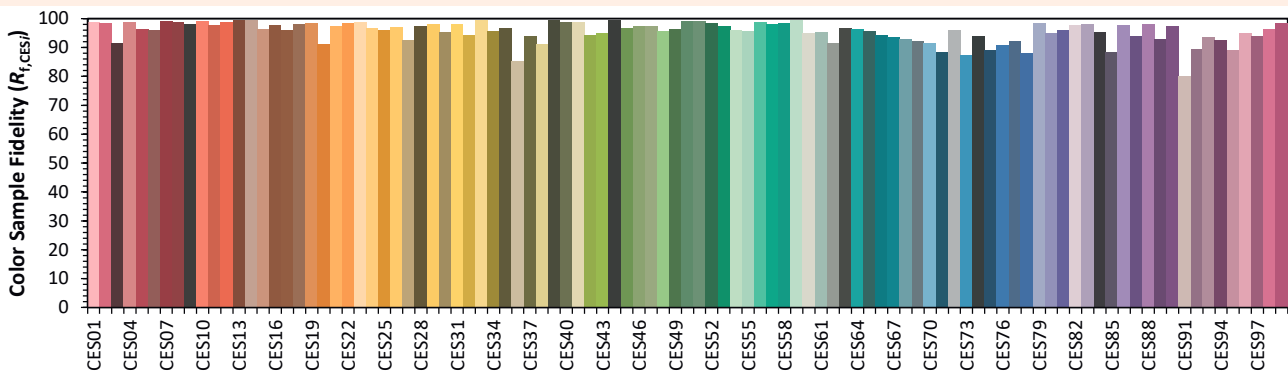

Source: COB 3000K

Manufacturer: SPX LIGHTING

Date: 06/07/2022

Model: SYCLOP 3000K