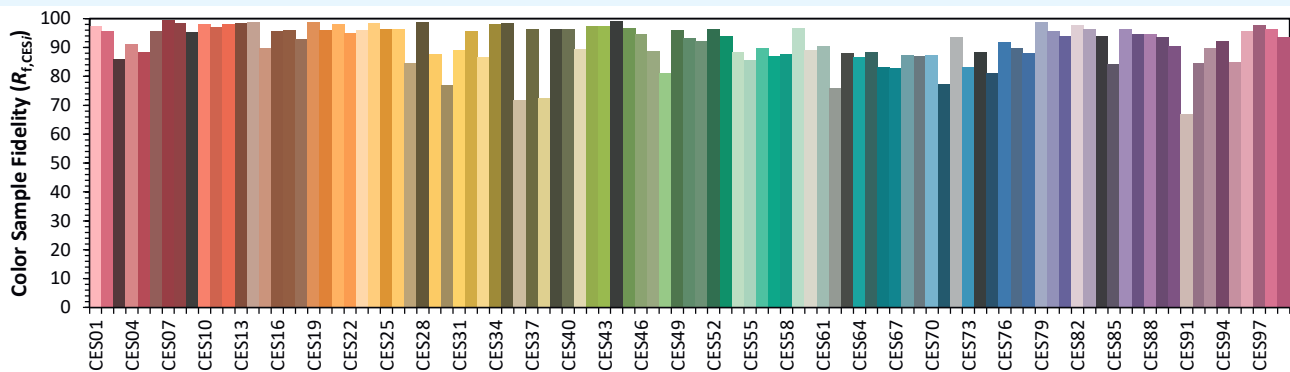

Source: COB 4000K

Date: 06/07/2022

Manufacturer: SPX LIGHTING

Model: SYCLOP 4000K