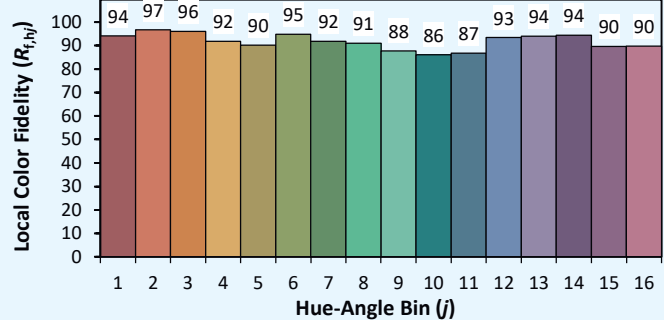

Source: COB 4000K

Date: 06/07/2022

Manufacturer: SPX LIGHTING

Model: SYCLOP 4000K