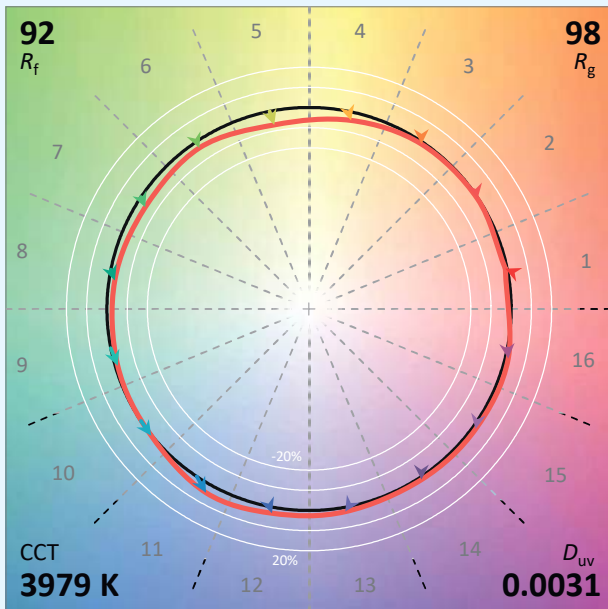

Source: COB 4000K

Date: 06/07/2022

Manufacturer: SPX LIGHTING

Model: SYCLOP 4000K