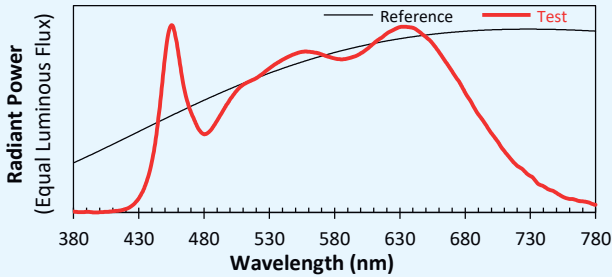

Source: COB 4000K

Date: 06/07/2022

Manufacturer: SPX LIGHTING

Model: SYCLOP 4000K