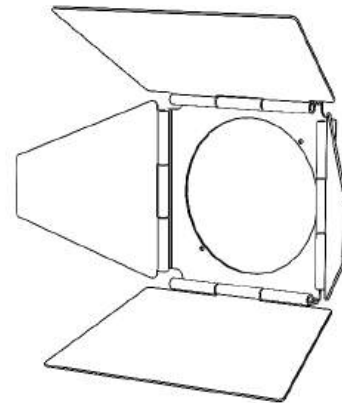

Accessories

22° Optical lens
with filter holder

40° Optical lens
with filter holder

Adjustable hinged barn-doors
(adaptable to the 22° or 40° optical lens)