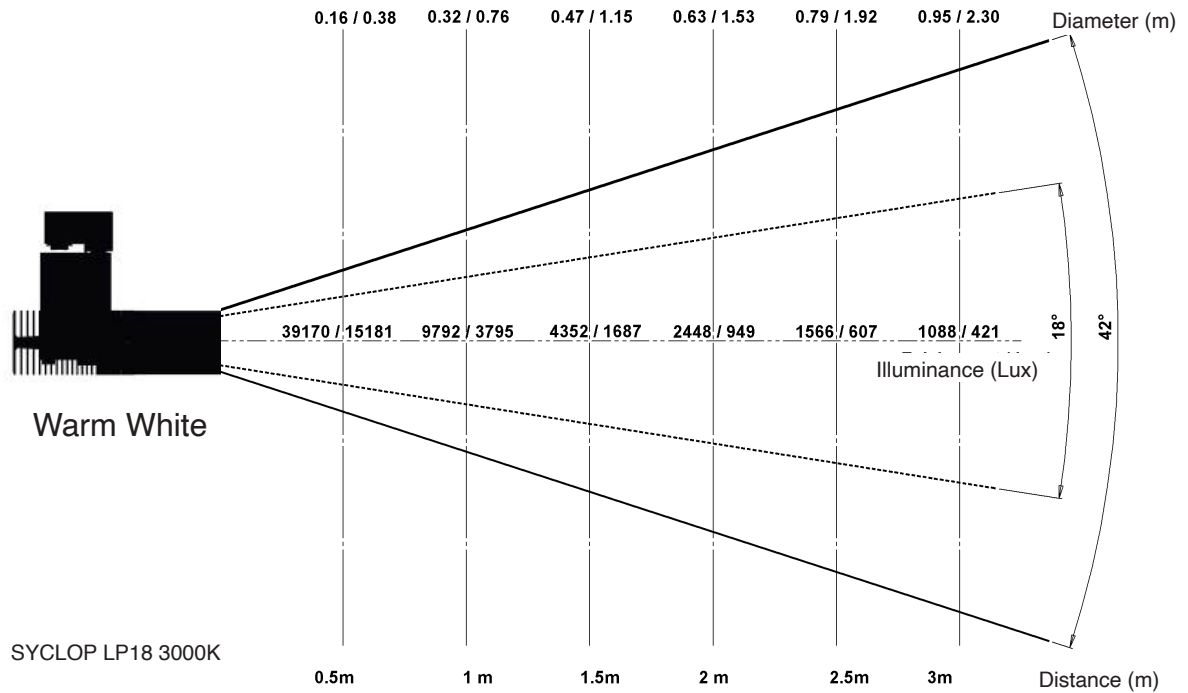

SYCLOP LP18

Photometry Data

SPX Lighting - Offices : Magellan 7 rue Montespan 91 000 Evry Courcouronnes - France

Factory : Zac des Coinchettes - 36 100 Issoudun - France.

Contacts +33 01 82 33 02 80 - contact@spx-lighting.com - www.spx-lighting.com

Date of publication February 2026.

VERSION 26B

SYCLOP LP18

Items References

Power Consumption	Mounting Versions	Dimming Control	Zoom	Color Temperature	Black Finish	White Finish	
21W	Nordic 3 Circuits Track Adaptor	Potentiometer	18° to 42°	Warm White	CAI00405	CAI00411	**
21W	Nordic 3 Circuits Track Adaptor	Potentiometer	18° to 42°	Neutral White	CAI00406	CAI00412	**
21W	Nordic 3 Circuits Track Adaptor	DALI	18° to 42°	Warm White	CAI00487	CAI00491	**
21W	Nordic 3 Circuits Track Adaptor	DALI	18° to 42°	Neutral White	CAI00488	CAI00492	**
21W	Nordic 3 Circuits Track Adaptor	PHASE-CUT	18° to 42°	Warm White	CAI00407	CAI00413	
21W	Nordic 3 Circuits Track Adaptor	PHASE-CUT	18° to 42°	Neutral White	CAI00408	CAI00414	
21W	Nordic 3 Circuits Track Adaptor	CASAMBI	18° to 42°	Warm White	CAI00409	CAI00415	
21W	Nordic 3 Circuits Track Adaptor	CASAMBI	18° to 42°	Neutral White	CAI00410	CAI00416	
21W	Nordic 3 Circuits Track Adaptor	CASAMBI + POT	18° to 42°	Warm White	CAI00489	CAI00493	
21W	Nordic 3 Circuits Track Adaptor	CASAMBI + POT	18° to 42°	Neutral White	CAI00490	CAI00494	
21W	TIEBACK	Potentiometer	18° to 42°	Warm White	CAI00417	CAI00423	
21W	TIEBACK	Potentiometer	18° to 42°	Neutral White	CAI00418	CAI00424	
21W	TIEBACK	DALI	18° to 42°	Warm White	CAI00495	CAI00497	
21W	TIEBACK	DALI	18° to 42°	Neutral White	CAI00496	CAI00498	
21W	TIEBACK	PHASE-CUT	18° to 42°	Warm White	CAI00419	CAI00425	
21W	TIEBACK	PHASE-CUT	18° to 42°	Neutral White	CAI00420	CAI00426	
21W	TIEBACK	CASAMBI	18° to 42°	Warm White	CAI00421	CAI00427	
21W	TIEBACK	CASAMBI	18° to 42°	Neutral White	CAI00422	CAI00428	
21W	HOOK	Potentiometer	18° to 42°	Warm White	CAI00429	CAI00435	
21W	HOOK	Potentiometer	18° to 42°	Neutral White	CAI00430	CAI00436	
21W	HOOK	DALI	18° to 42°	Warm White	CAI00499	CAI00501	
21W	HOOK	DALI	18° to 42°	Neutral White	CAI00500	CAI00502	
21W	HOOK	PHASE-CUT	18° to 42°	Warm White	CAI00431	CAI00437	
21W	HOOK	PHASE-CUT	18° to 42°	Neutral White	CAI00432	CAI00438	
21W	HOOK	CASAMBI	18° to 42°	Warm white	CAI00433	CAI00439	
21W	HOOK	CASAMBI	18° to 42°	Neutral White	CAI00434	CAI00440	
21W	WALL	Potentiometer	18° to 42°	Warm White	CAI00503	CAI00511	
21W	WALL	Potentiometer	18° to 42°	Neutral White	CAI00504	CAI00512	
21W	WALL	DALI	18° to 42°	Warm White	CAI00509	CAI00517	
21W	WALL	DALI	18° to 42°	Neutral White	CAI00510	CAI00518	
21W	WALL	PHASE-CUT	18° to 42°	Warm White	CAI00505	CAI00513	
21W	WALL	PHASE-CUT	18° to 42°	Neutral White	CAI00506	CAI00514	
21W	WALL	CASAMBI	18° to 42°	Warm White	CAI00507	CAI00515	
21W	WALL	CASAMBI	18° to 42°	Neutral White	CAI00508	CAI00516	

** Certifications : Please check technical specifications

Accessories References

	Black Finish	White Finish
22° Optical lens	ACC00189	ACC00220
40° Optical lens	ACC00222	ACC00223
Barn doors	ACC00225	ACC00226

SPX Lighting - Offices : Magellan 7 rue Montespan 91 000 Evry Courcouronnes - France

Factory : Zac des Coinchettes - 36 100 Issoudun - France.

Contacts +33 01 82 33 02 80 - contact@spx-lighting.com - www.spx-lighting.com

VERSION 26B