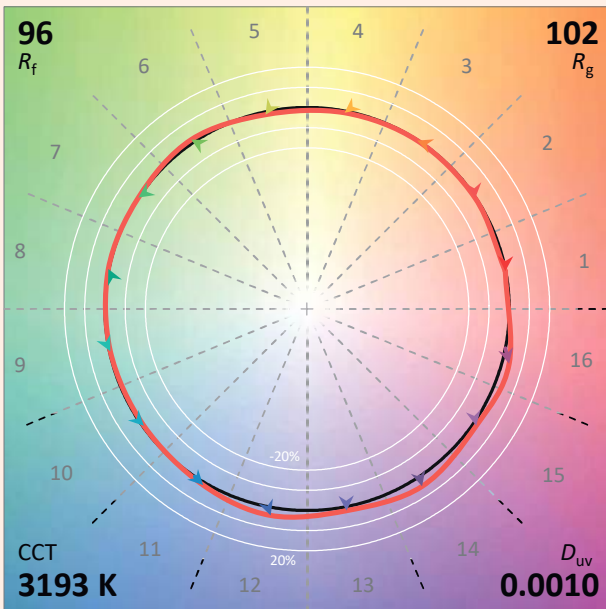

Source: COB 3000K

Manufacturer: SPX LIGHTING

Date: 06/07/2022

Model: SYCLOP 3000K