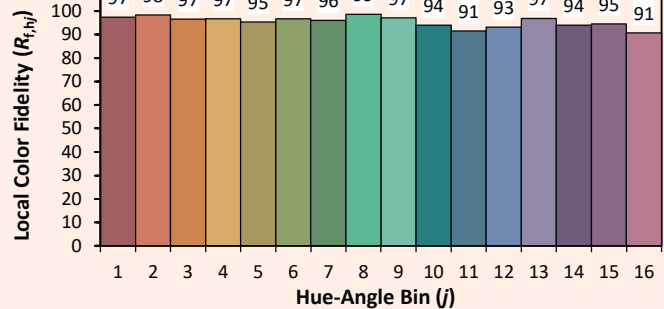

Source: COB 3000K

Manufacturer: SPX LIGHTING

Date: 06/07/2022

Model: SYCLOP 3000K