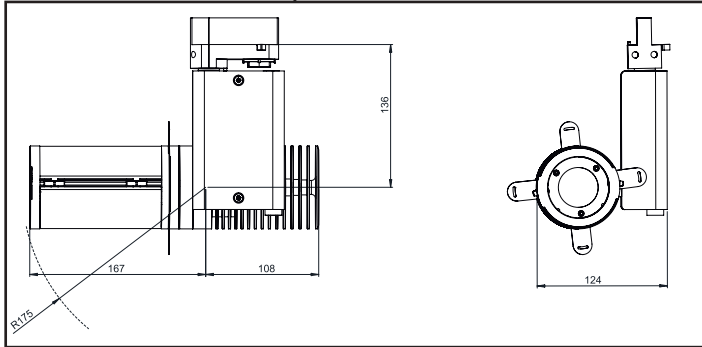

3 Circuits Track Adaptor