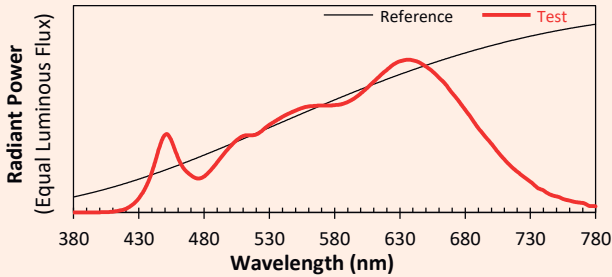

Source: COB 3000K

Manufacturer: SPX LIGHTING

Date: 06/07/2022

Model: SYCLOP 3000K