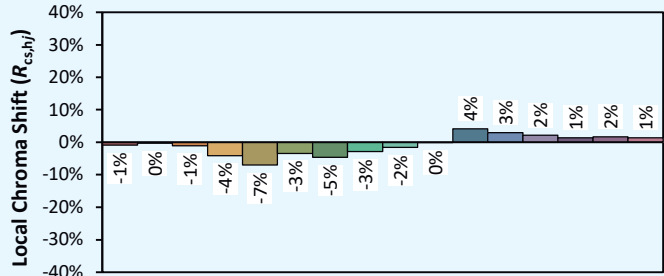

Source: COB 4000K

Date: 06/07/2022

Manufacturer: SPX LIGHTING

Model: SYCLOP 4000K