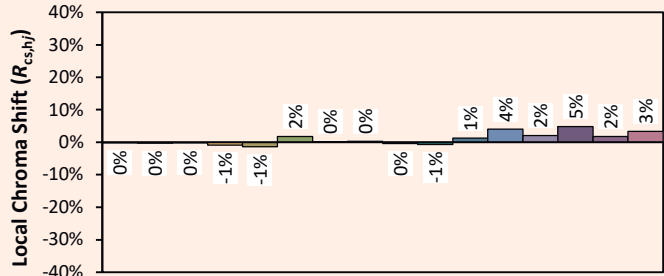

Source: COB 3000K

Manufacturer: SPX LIGHTING

Date: 06/07/2022

Model: SYCLOP 3000K