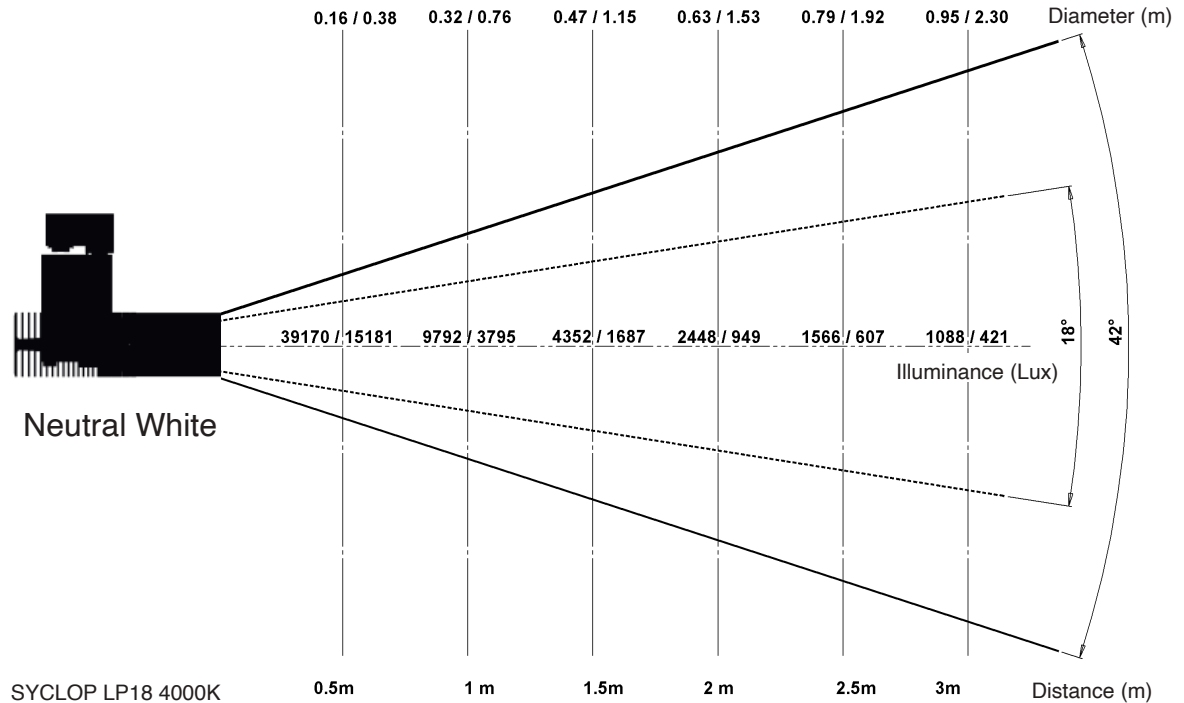

SYCLOP LP18

Photometry Data

SPX Lighting - Offices : Magellan 7 rue Montespan 91 000 Evry Courcouronnes - France

Factory : Zac des Coinchettes - 36 100 Issoudun - France.

Contacts +33 01 82 33 02 80 - contact@spx-lighting.com - www.spx-lighting.com

Date of publication February 2026.

VERSION 26B

SYCLOP LP18

Items References

Power Consumption	Mounting Versions	Dimming Control	Zoom	Color Temperature	Black Finish	White Finish	
21W	Nordic 3 Circuits Track Adaptor	Potentiometer	18° to 42°	Warm White	CAI00405	CAI00411	**
21W	Nordic 3 Circuits Track Adaptor	Potentiometer	18° to 42°	Neutral White	CAI00406	CAI00412	**
21W	Nordic 3 Circuits Track Adaptor	DALI	18° to 42°	Warm White	CAI00487	CAI00491	**
21W	Nordic 3 Circuits Track Adaptor	DALI	18° to 42°	Neutral White	CAI00488	CAI00492	**
21W	Nordic 3 Circuits Track Adaptor	PHASE-CUT	18° to 42°	Warm White	CAI00407	CAI00413	
21W	Nordic 3 Circuits Track Adaptor	PHASE-CUT	18° to 42°	Neutral White	CAI00408	CAI00414	
21W	Nordic 3 Circuits Track Adaptor	CASAMBI	18° to 42°	Warm White	CAI00409	CAI00415	
21W	Nordic 3 Circuits Track Adaptor	CASAMBI	18° to 42°	Neutral White	CAI00410	CAI00416	
21W	Nordic 3 Circuits Track Adaptor	CASAMBI + POT	18° to 42°	Warm White	CAI00489	CAI00493	
21W	Nordic 3 Circuits Track Adaptor	CASAMBI + POT	18° to 42°	Neutral White	CAI00490	CAI00494	
21W	TIEBACK	Potentiometer	18° to 42°	Warm White	CAI00417	CAI00423	
21W	TIEBACK	Potentiometer	18° to 42°	Neutral White	CAI00418	CAI00424	
21W	TIEBACK	DALI	18° to 42°	Warm White	CAI00495	CAI00497	
21W	TIEBACK	DALI	18° to 42°	Neutral White	CAI00496	CAI00498	
21W	TIEBACK	PHASE-CUT	18° to 42°	Warm White	CAI00419	CAI00425	
21W	TIEBACK	PHASE-CUT	18° to 42°	Neutral White	CAI00420	CAI00426	
21W	TIEBACK	CASAMBI	18° to 42°	Warm White	CAI00421	CAI00427	
21W	TIEBACK	CASAMBI	18° to 42°	Neutral White	CAI00422	CAI00428	
21W	HOOK	Potentiometer	18° to 42°	Warm White	CAI00429	CAI00435	
21W	HOOK	Potentiometer	18° to 42°	Neutral White	CAI00430	CAI00436	
21W	HOOK	DALI	18° to 42°	Warm White	CAI00499	CAI00501	
21W	HOOK	DALI	18° to 42°	Neutral White	CAI00500	CAI00502	
21W	HOOK	PHASE-CUT	18° to 42°	Warm White	CAI00431	CAI00437	
21W	HOOK	PHASE-CUT	18° to 42°	Neutral White	CAI00432	CAI00438	
21W	HOOK	CASAMBI	18° to 42°	Warm white	CAI00433	CAI00439	
21W	HOOK	CASAMBI	18° to 42°	Neutral White	CAI00434	CAI00440	
21W	WALL	Potentiometer	18° to 42°	Warm White	CAI00503	CAI00511	
21W	WALL	Potentiometer	18° to 42°	Neutral White	CAI00504	CAI00512	
21W	WALL	DALI	18° to 42°	Warm White	CAI00509	CAI00517	
21W	WALL	DALI	18° to 42°	Neutral White	CAI00510	CAI00518	
21W	WALL	PHASE-CUT	18° to 42°	Warm White	CAI00505	CAI00513	
21W	WALL	PHASE-CUT	18° to 42°	Neutral White	CAI00506	CAI00514	
21W	WALL	CASAMBI	18° to 42°	Warm White	CAI00507	CAI00515	
21W	WALL	CASAMBI	18° to 42°	Neutral White	CAI00508	CAI00516	

** Certifications : Please check technical specifications

Accessories References

	Black Finish	White Finish
22° Optical lens	ACC00189	ACC00220
40° Optical lens	ACC00222	ACC00223
Barn doors	ACC00225	ACC00226

SPX Lighting - Offices : Magellan 7 rue Montespan 91 000 Evry Courcouronnes - France

Factory : Zac des Coinchettes - 36 100 Issoudun - France.

Contacts +33 01 82 33 02 80 - contact@spx-lighting.com - www.spx-lighting.com

VERSION 26B