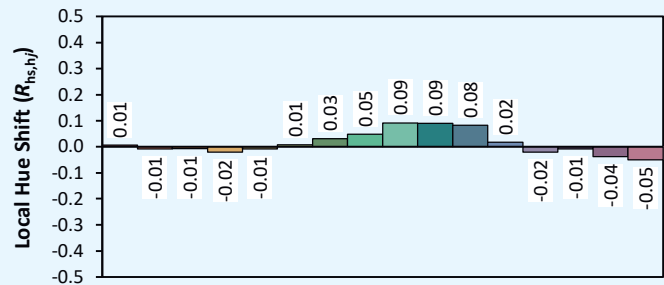

Source: COB 4000K

Date: 06/07/2022

Manufacturer: SPX LIGHTING

Model: SYCLOP 4000K