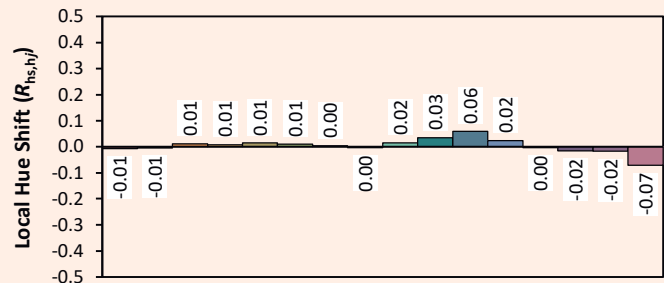

Source: COB 3000K

Manufacturer: SPX LIGHTING

Date: 06/07/2022

Model: SYCLOP 3000K